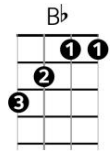

# It Don't Mean a Thing (if it ain't got that swing) – Duke Ellington (1931)

Intro : **Gm - Gm7 - Gm6 - C7 - (x2)** (2 beats each chord)

## Chords

<b>Gm</b>	<b>Gm7</b>	<b>Eb7 - D7</b>	<b>Gm</b>	<b>Chorus</b>
It don't mean a thing, if it ain't got that swing .....				
<b>C7</b>	<b>F7</b>	<b>Bb</b>	<b>D7</b>	
- Doowa doowa, doowa doowa doowa, doowa doowa doo - waah				
<b>Gm</b>	<b>Gm7</b>	<b>Eb7 - D7</b>	<b>Gm</b>	
No it don't mean a thing, all you got to do is sing .....				
<b>C7</b>	<b>F7</b>	<b>Bb</b>	<b>/</b>	
- Doowa doowa, doowa doowa doowa, doowa doowa doo - waah				

**Gm - Gm7 - Gm6 - C7 - Gm - Gm7 - Gm6 - C7 - (2 beats each)**

<b>Gm</b>	<b>F</b>	<b>Eb</b>	<b>D7</b>
- What good is melody? - what good is mu-sic?			
<b>Gm</b>	<b>F</b>	<b>Eb7</b>	<b>D7</b>
If it ain't possessin' ... some-thing sweet?			
<b>Gm</b>	<b>F</b>	<b>Eb</b>	<b>D7</b>
- It ain't the melody, - it ain't the mu-sic			
<b>Gm</b>	<b>F</b>	<b>Eb7</b>	<b>D7</b>
- There's something else that makes the tune com-plete.			

## Chorus {A Capella with finger snapping and uke tapping}

<b>Gm {slowing}</b>	<b>/</b>	<b>Eb7</b>	<b>/</b>	<b>D7</b>	<b>/</b>	<b>Gm</b>	<b>/</b>
It don't mean a thing, if it aaaaiinnnn't gotttt thaaaatttt swiiiiiiiing							