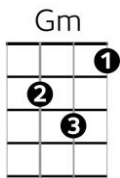

Instrumental Chorus (+ doo-wa s)

Bridge

Gm	/	Am	/
It don't mean a thing, No it don't mean a thing,			
Bb	/	Cm7	D7
If don't mean a thing ...