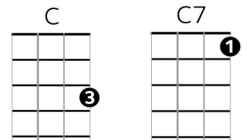

# It Don't Mean a Thing (if it ain't got that swing) – Duke Ellington (1931)

Intro : **Gm - Gm7 - Gm6 - C7 - (x2)** (2 beats each chord)

## Chords

<b>Gm</b>	<b>Gm7</b>	<b>Eb7 - D7</b>	<b>Gm</b>	<b>Chorus</b>
It don't mean a thing, if it ain't got that swing .....				
<b>C7</b>	<b>F7</b>	<b>Bb</b>	<b>D7</b>	
- Doowa doowa, doowa doowa doowa, doowa doowa doo - waah				
<b>Gm</b>	<b>Gm7</b>	<b>Eb7 - D7</b>	<b>Gm</b>	
No it don't mean a thing, all you got to do is sing .....				
<b>C7</b>	<b>F7</b>	<b>Bb</b>	<b>/</b>	
- Doowa doowa, doowa doowa doowa, doowa doowa doo - waah				

**Gm - Gm7 - Gm6 - C7 - Gm - Gm7 - Gm6 - C7 - (2 beats each)**

<b>Gm</b>	<b>F</b>	<b>Eb</b>	<b>D7</b>
- What good is melody? - what good is mu-sic?			
<b>Gm</b>	<b>F</b>	<b>Eb7</b>	<b>D7</b>
If it ain't possessin' ... some-thing sweet?			
<b>Gm</b>	<b>F</b>	<b>Eb</b>	<b>D7</b>
- It ain't the melody, - it ain't the mu-sic			
<b>Gm</b>	<b>F</b>	<b>Eb7</b>	<b>D7</b>
- There's something else that makes the tune com-plete.			

## Chorus {A Capella with finger snapping and uke tapping}

<b>Gm {slowing}</b>	<b>/</b>	<b>Eb7</b>	<b>/</b>	<b>D7</b>	<b>/</b>	<b>Gm</b>	<b>/</b>
It don't mean a thing, if it aaaaiinnnn't gotttt thaaaatttt swiiiiiiiing							