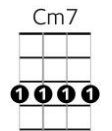

# It Don't Mean a Thing (if it ain't got that swing) – Duke Ellington (1931)

Intro : **Gm - Gm7 - Gm6 - C7 - (x2)** (2 beats each chord)

## Chords

<b>Gm</b>	<b>Gm7</b>	<b>Eb7 - D7</b>	<b>Gm</b>	<b>Chorus</b>
It don't mean a thing, if it ain't got that swing .....				
<b>C7</b>	<b>F7</b>	<b>Bb</b>	<b>D7</b>	
- Doowa doowa, doowa doowa doowa, doowa doowa doo - waah				
<b>Gm</b>	<b>Gm7</b>	<b>Eb7 - D7</b>	<b>Gm</b>	
No it don't mean a thing, all you got to do is sing .....				
<b>C7</b>	<b>F7</b>	<b>Bb</b>	<b>/</b>	
- Doowa doowa, doowa doowa doowa, doowa doowa doo - waah				

**Gm - Gm7 - Gm6 - C7 - Gm - Gm7 - Gm6 - C7 - (2 beats each)**

<b>Gm</b>	<b>F</b>	<b>Eb</b>	<b>D7</b>
- What good is melody? - what good is mu-sic?			
<b>Gm</b>	<b>F</b>	<b>Eb7</b>	<b>D7</b>
If it ain't possessin' ... some-thing sweet?			
<b>Gm</b>	<b>F</b>	<b>Eb</b>	<b>D7</b>
- It ain't the melody, - it ain't the mu-sic			
<b>Gm</b>	<b>F</b>	<b>Eb7</b>	<b>D7</b>
- There's something else that makes the tune com-plete.			

## Chorus {A Capella with finger snapping and uke tapping}

<b>Gm {slowing}</b>	<b>/</b>	<b>Eb7</b>	<b>/</b>	<b>D7</b>	<b>/</b>	<b>Gm</b>	<b>/</b>
It don't mean a thing, if it aaaaiinnnn't gotttt thaaaatttt swiiiiiiiing							