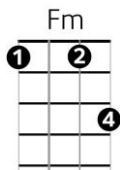

Instrumental Chorus (+ doo-wa s)

Bridge

Gm	/	Am	/
It don't mean a thing, No it don't mean a thing,			
Bb	/	Cm7	D7
If don't mean a thing ...