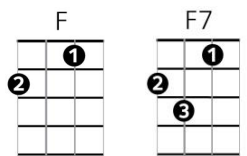

Fm	Bb	Eb	/	Bridge
It makes no diff'rence if it's sweet or hot				
Gm7	C7	F7	D7 {pause}	
Just give that rhythm ev'rything you got. {'boo-boo-be-doo'}				

Gm	Gm7	Eb7 - D7	Gm
It don't mean a thing, if it ain't got that swing			
C7	F7	Bb	D7
- Doowa doowa, doowa doowa doowa, doowa doowa doo - waah			

Gm - Gm7 - Gm6 - C7 - Gm - Gm7 - Gm6 - C7 - (2 beats each)

Gm	F	Eb	D7
- What good is melody? - what good is mu-sic?			
Gm	F	Eb7	D7
If it ain't possessin' ... some-thing sweet?			
Gm	F	Eb	D7
- It ain't the melody, - it ain't the mu-sic			
Gm	F	Eb7	D7
- There's something else that makes the tune com-plete.