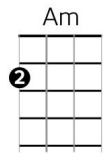

# It Don't Mean a Thing (if it ain't got that swing) – Duke Ellington (1931)

Intro : **Gm - Gm7 - Gm6 - C7 - (x2)** (2 beats each chord)

## Chords

<b>Gm</b>	<b>Gm7</b>	<b>Eb7 - D7</b>	<b>Gm</b>	<b>Chorus</b>
It don't mean a thing, if it ain't got that swing .....				
<b>C7</b>	<b>F7</b>	<b>Bb</b>	<b>D7</b>	
- Doowa doowa, doowa doowa doowa, doowa doowa doo - waah				
<b>Gm</b>	<b>Gm7</b>	<b>Eb7 - D7</b>	<b>Gm</b>	
No it don't mean a thing, all you got to do is sing .....				
<b>C7</b>	<b>F7</b>	<b>Bb</b>	<b>/</b>	
- Doowa doowa, doowa doowa doowa, doowa doowa doo - waah				

**Gm - Gm7 - Gm6 - C7 - Gm - Gm7 - Gm6 - C7 - (2 beats each)**

<b>Gm</b>	<b>F</b>	<b>Eb</b>	<b>D7</b>
- What good is melody? - what good is mu-sic?			
<b>Gm</b>	<b>F</b>	<b>Eb7</b>	<b>D7</b>
If it ain't possessin' ... some-thing sweet?			
<b>Gm</b>	<b>F</b>	<b>Eb</b>	<b>D7</b>
- It ain't the melody, - it ain't the mu-sic			
<b>Gm</b>	<b>F</b>	<b>Eb7</b>	<b>D7</b>
- There's something else that makes the tune com-plete.			

## Chorus {A Capella with finger snapping and uke tapping}

<b>Gm {slowing}</b>	<b>/</b>	<b>Eb7</b>	<b>/</b>	<b>D7</b>	<b>/</b>	<b>Gm</b>	<b>/</b>
It don't mean a thing, if it aaaaiinnnn't gotttt thaaaatttt swiiiiiiiing							