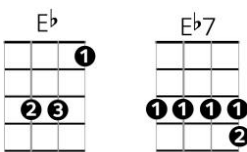

# It Don't Mean a Thing (if it ain't got that swing) – Duke Ellington (1931)

Intro : **Gm - Gm7 - Gm6 - C7 - (x2)** (2 beats each chord)

## Chords

<b>Gm</b>	<b>Gm7</b>	<b>Eb7 - D7</b>	<b>Gm</b>	<b>Chorus</b>
It don't mean a thing, if it ain't got that swing .....				
<b>C7</b>	<b>F7</b>	<b>Bb</b>	<b>D7</b>	
- Doowa doowa, doowa doowa doowa, doowa doowa doo - waah				
<b>Gm</b>	<b>Gm7</b>	<b>Eb7 - D7</b>	<b>Gm</b>	
No it don't mean a thing, all you got to do is sing .....				
<b>C7</b>	<b>F7</b>	<b>Bb</b>	<b>/</b>	
- Doowa doowa, doowa doowa doowa, doowa doowa doo - waah				

**Gm - Gm7 - Gm6 - C7 - Gm - Gm7 - Gm6 - C7 - (2 beats each)**

<b>Gm</b>	<b>F</b>	<b>Eb</b>	<b>D7</b>
- What good is melody? - what good is mu-sic?			
<b>Gm</b>	<b>F</b>	<b>Eb7</b>	<b>D7</b>
If it ain't possessin' ... some-thing sweet?			
<b>Gm</b>	<b>F</b>	<b>Eb</b>	<b>D7</b>
- It ain't the melody, - it ain't the mu-sic			
<b>Gm</b>	<b>F</b>	<b>Eb7</b>	<b>D7</b>
- There's something else that makes the tune com-plete.			

## Chorus {A Capella with finger snapping and uke tapping}

<b>Gm {slowing}</b>	<b>/</b>	<b>Eb7</b>	<b>/</b>	<b>D7</b>	<b>/</b>	<b>Gm</b>	<b>/</b>
It don't mean a thing, if it aaaaiinnnn't gotttt thaaaatttt swiiiiiiiing							