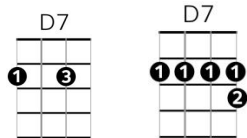

# It Don't Mean a Thing (if it ain't got that swing) – Duke Ellington (1931)

Intro : **Gm - Gm7 - Gm6 - C7 - (x2)** (2 beats each chord)

## Chords

<b>Gm</b>	<b>Gm7</b>	<b>Eb7 - D7</b>	<b>Gm</b>	<b>Chorus</b>
It don't mean a thing, if it ain't got that swing .....				
<b>C7</b>	<b>F7</b>	<b>Bb</b>	<b>D7</b>	
- Doowa doowa, doowa doowa doowa, doowa doowa doo - waah				
<b>Gm</b>	<b>Gm7</b>	<b>Eb7 - D7</b>	<b>Gm</b>	
No it don't mean a thing, all you got to do is sing .....				
<b>C7</b>	<b>F7</b>	<b>Bb</b>	<b>/</b>	
- Doowa doowa, doowa doowa doowa, doowa doowa doo - waah				

**Gm - Gm7 - Gm6 - C7 - Gm - Gm7 - Gm6 - C7 - (2 beats each)**

<b>Gm</b>	<b>F</b>	<b>Eb</b>	<b>D7</b>
- What good is melody? - what good is mu-sic?			
<b>Gm</b>	<b>F</b>	<b>Eb7</b>	<b>D7</b>
If it ain't possessin' ... some-thing sweet?			
<b>Gm</b>	<b>F</b>	<b>Eb</b>	<b>D7</b>
- It ain't the melody, - it ain't the mu-sic			
<b>Gm</b>	<b>F</b>	<b>Eb7</b>	<b>D7</b>
- There's something else that makes the tune com-plete.			

## Chorus {A Capella with finger snapping and uke tapping}

<b>Gm {slowing}</b>	<b>/</b>	<b>Eb7</b>	<b>/</b>	<b>D7</b>	<b>/</b>	<b>Gm</b>	<b>/</b>
It don't mean a thing, if it aaaaiinnnn't gotttt thaaaatttt swiiiiiiiing							